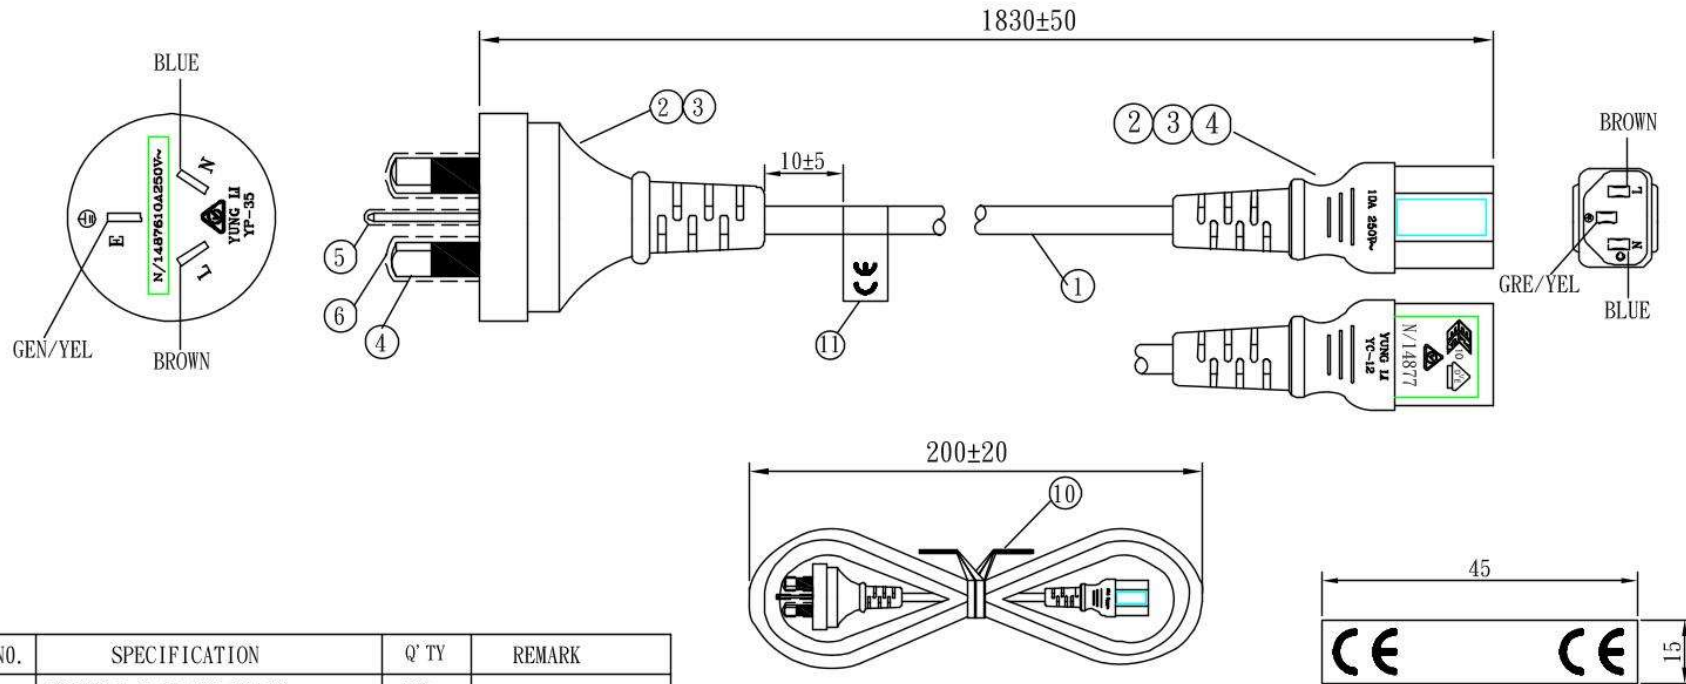

10 N/14877

NO.	SPECIFICATION	Q' TY	REMARK
1	H05VV-F 0.75/3C BLACK	1PC	
2	YP-35 PVC PLASTIC:50P BLACK	32g/PC	
3	YP-35 INNER BODY WHITE	1PC	
4	SAA TER:P97658BS-1	2PCS	
5	SAA TER:98658BS-1	1PC	
6	SLEEVE:3PIN WHITE	1PC	
7	YC-12 PVC PLASTIC:50P BLACK	18g/PC	
8	"U" TER:97740BS-0	3PCS	
9	YC-12 INNER BODY	1PC	
10	MINI TIE=130mm BLACK	1PC	
11	LABEL:45*15mm	1PC	

Part-no. Item
 836102 Power cord, Australia / NZ, type I (AS/NSZ3112) to C13, black - 1,8m

TOLERANCE >0±0.30 >1.0±0.50 >10.0±1.0 >20.0±2.0 Angle: ±1°	APPROVED		DATE				
	CHECKED		DATE				
	DRAWN	黄方	DATE	16.1.8	CUSTOMER		
	TYPE	YP-35/YC-12		P/N	836102		
DRAWING NO.		REV	C	MATERIAL	P. V. C	UNIT	mm
				SCALE			