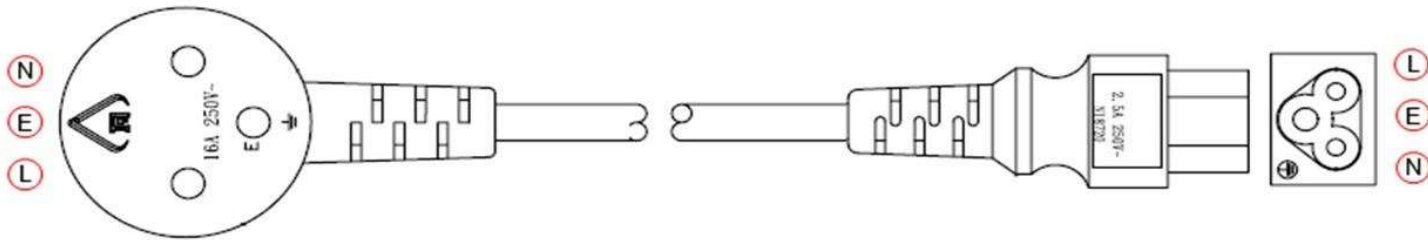

Power Cord, Isreal - C5, 3x 0.75mm², Black

Details

Wiring diagram

Side A	Side B	Color
L	---	L Brown
E	---	E Yellow/Green
N	---	N Blue

Side A

- 1 Plug
 - Type: Type H (SI 32)
 - Contacts: L (Life)
E (Earth)
N (Neutral)
 - Gender: Male
- 2 Housing
 - Material: PVC, molded
 - Orientation: Angled (90°)
 - Color: Black
- 3 Ratings
 - Current: 16A (max.)
 - Voltage: 250V (max.)

Wire

- 1 Conductors
 - Type: H05VV-F 3x0.75mm²
 - Wires: Brown (L=Life)
Yellow/Green (E=Earth)
Blue (N=Neutral)
- 2 Jacket
 - Material: PVC
 - Color: Black

Side B

- 1 Connector
 - Type: C5 (IEC60320-1)
 - Contacts: L (Life)
E (Earth)
N (Neutral)
 - Gender: Female
- 2 Housing
 - Material: PVC, molded
 - Orientation: Straight (180°)
 - Color: Black
- 3 Ratings
 - Current: 2.5A (max.)
 - Voltage: 250V (max.)

Approvals

Part number

Description

771006 Power cable, Israel plug H (SI-32) to C5, black - 1,8m

Image