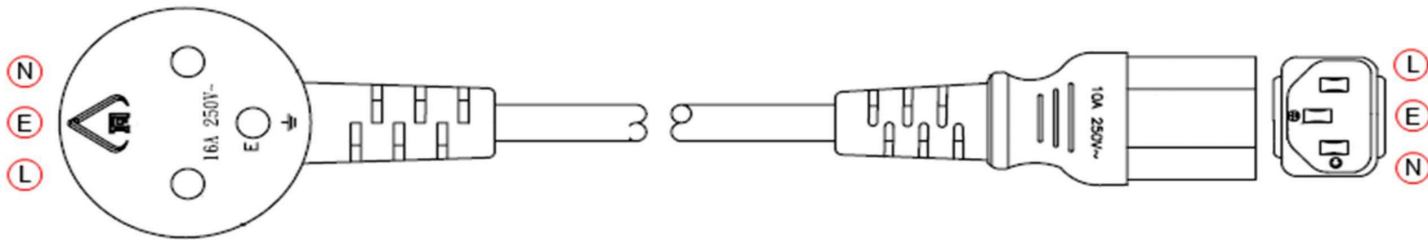

Power Cord, Isreal - C13, 3x 1.00mm², Black

Details

Wiring diagram

| Side A | Side B | Color |
|--------|--------|----------------|
| L | _____ | L Brown |
| E | _____ | E Yellow/Green |
| N | _____ | N Blue |

Side A

- 1 Plug
 - Type: Type H (SI 32)
 - Contacts: L (Life)
E (Earth)
N (Neutral)
 - Gender: Male
- 2 Housing
 - Material: PVC, molded
 - Orientation: Angled (90°)
 - Color: Black
- 3 Ratings
 - Current: 16A (max.)
 - Voltage: 250V (max.)

Wire

- 1 Conductors
 - Type: H05VV-F-3x1.00mm²
 - Wires: Brown (L=Life)
Yellow/Green (E=Earth)
Blue (N=Neutral)
- 2 Jacket
 - Material: PVC
 - Color: Black

Side B

- 1 Connector
 - Type: C13 (IEC 60320-1)
 - Contacts: L (Life)
E (Earth)
N (Neutral)
 - Gender: Female
- 2 Housing
 - Material: PVC, molded
 - Orientation: Straight (180°)
 - Color: Black
- 3 Ratings
 - Current: 10A (max.)
 - Voltage: 250V (Max.)

Approvals

Part number

Description

771005 Power cable, Israel plug H (SI-32) to C13, 1,00mm², black - 2,5m

Image