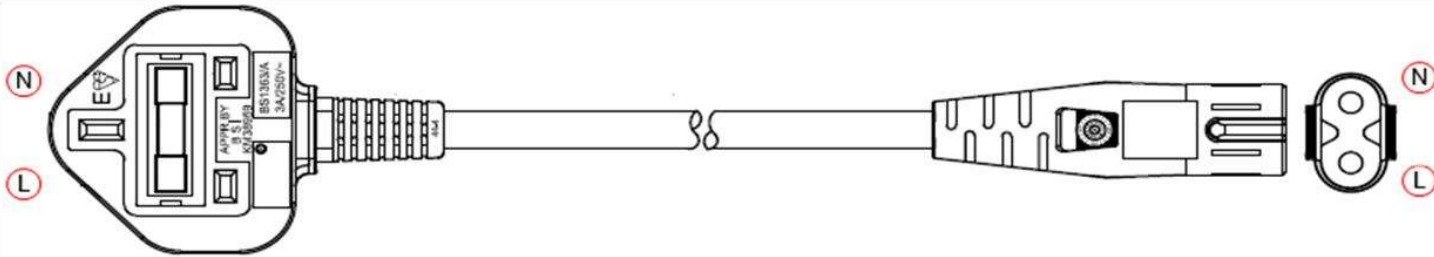

Power Cord, UK - C7, 2x 0.75mm², Black

Details

Side A

- 1 Plug
 - Type: Type G (BS 1363)
 - Contacts: N (Neutral)
E (Earth)
L (Life)
 - Gender: Male
- 2 Housing
 - Material: PVC, molded
 - Orientation: Angled (90°)
 - Color: Black
- 3 Ratings
 - Current: 3A (max.)
 - Voltage: 250V (max.)
 - Fuse: 3A

Wire

- 1 Conductors
 - Type: H03VVH2-F 2x0,75mm²
 - Wires: Blue (N=Neutral)
Brown (L=Life)
- 2 Jacket
 - Material: PVC
 - Color: Black

Side B

- 1 Connector
 - Type: C7 (IEC60320-1)
 - Contacts: N (Neutral)
L (Life)
 - Gender: Female
- 2 Housing
 - Material: PVC, molded
 - Orientation: Straight (180°)
 - Color: Black
- 3 Ratings
 - Current: 2,5A (max.)
 - Voltage: 250V (max.)

Wiring diagram

Approvals

BS 1363

Part number

Description

151326 Power cord UK/Ireland, plug G (BS1363 to C7, Fuse 3A, black - 1,8m

Image