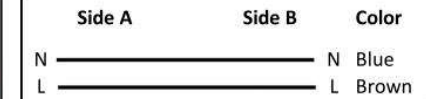

Wiring diagram