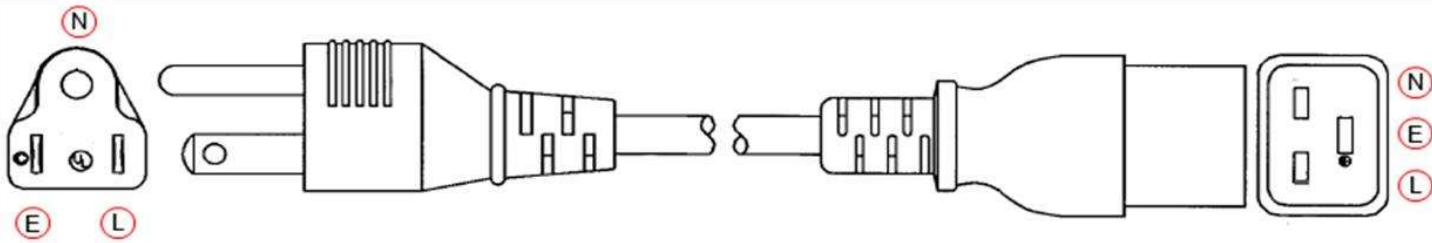

**Power Cord, America (US) - C19, SJT 3x AWG16, Black**

**Details**

**Wiring diagram**

Side A	Side B	Color
N	N	White
E	E	Green
L	L	Black

**Side A**

- 1 Plug
  - Type: Type B (NEMA 5-15)
  - Contacts: N (Neutral)  
E (Earth)  
L (Life)
  - Gender: Male
- 2 Housing
  - Material: PVC, molded
  - Orientation: Straight (180°)
  - Color: Black
- 3 Ratings
  - Current: 13A (max.)
  - Voltage: 125V (max.)

**Wire**

- 1 Conductors
  - Type: SJT 16/3C
  - Wires: White (N=Neutral)  
Green (E=Earth)  
Black (L=Life)
- 2 Jacket
  - Material: PVC
  - Color: Black

**Side B**

- 1 Connector
  - Type: C19 (IEC60320-1)
  - Contacts: N (Neutral)  
E (Earth)  
L (Life)
  - Gender: Female
- 2 Housing
  - Material: PVC, molded
  - Orientation: Straight (180°)
  - Color: Black
- 3 Ratings
  - Current: 13A (max.)
  - Voltage: 125V (max.)

**Approvals**

**Part number**

**Description**

**130009 Power cord USA/Canada, plug B (NEMA5-15) to C19, SJT, black - 2,5m**

**Image**