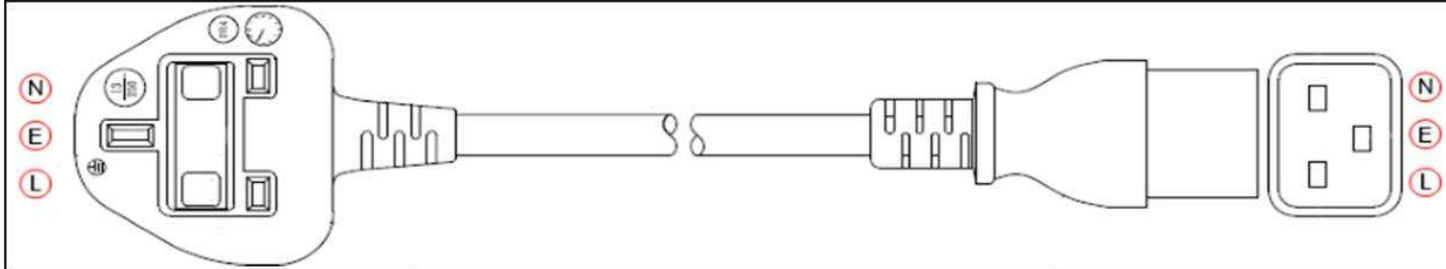

Power Cord, UK - C19, 3x 1.50mm², Black

Details

Side A

- 1 Plug
 - Type: Type G (BS 1363)
 - Contacts: N (Neutral)
E (Earth)
L (Life)
 - Gender: Male
- 2 Housing
 - Material: PVC, molded
 - Orientation: Angled (90°)
 - Color: Black
- 3 Ratings
 - Current: 13A (max.)
 - Voltage: 250V (max.)
 - Fuse: 13A

Wire

- 1 Conductors
 - Type: H05VV-F 3x1.50mm²
 - Wires: Brown (L=Life)
Yellow/green (E=Earth)
Blue (N=Neutral)
- 2 Jacket
 - Material: PVC
 - Color: Black

Side B

- 1 Connector
 - Type: C19 (IEC60320-1)
 - Contacts: N (Neutral)
E (Earth)
L (Life)
 - Gender: Female
- 2 Housing
 - Material: PVC, molded
 - Orientation: Straight (180°)
 - Color: Black
- 3 Ratings
 - Current: 16A (max.)
 - Voltage: 250V (max.)

Wiring diagram

Side A	Side B	Color
N	_____	N Blue
E	_____	E Yellow/Green
L	_____	L Brown

Approvals

Part number **Description**

130001 **Power cord UK / Ireland, plug G (BS1363) to C19, fuse 13A, black - 2,5m**